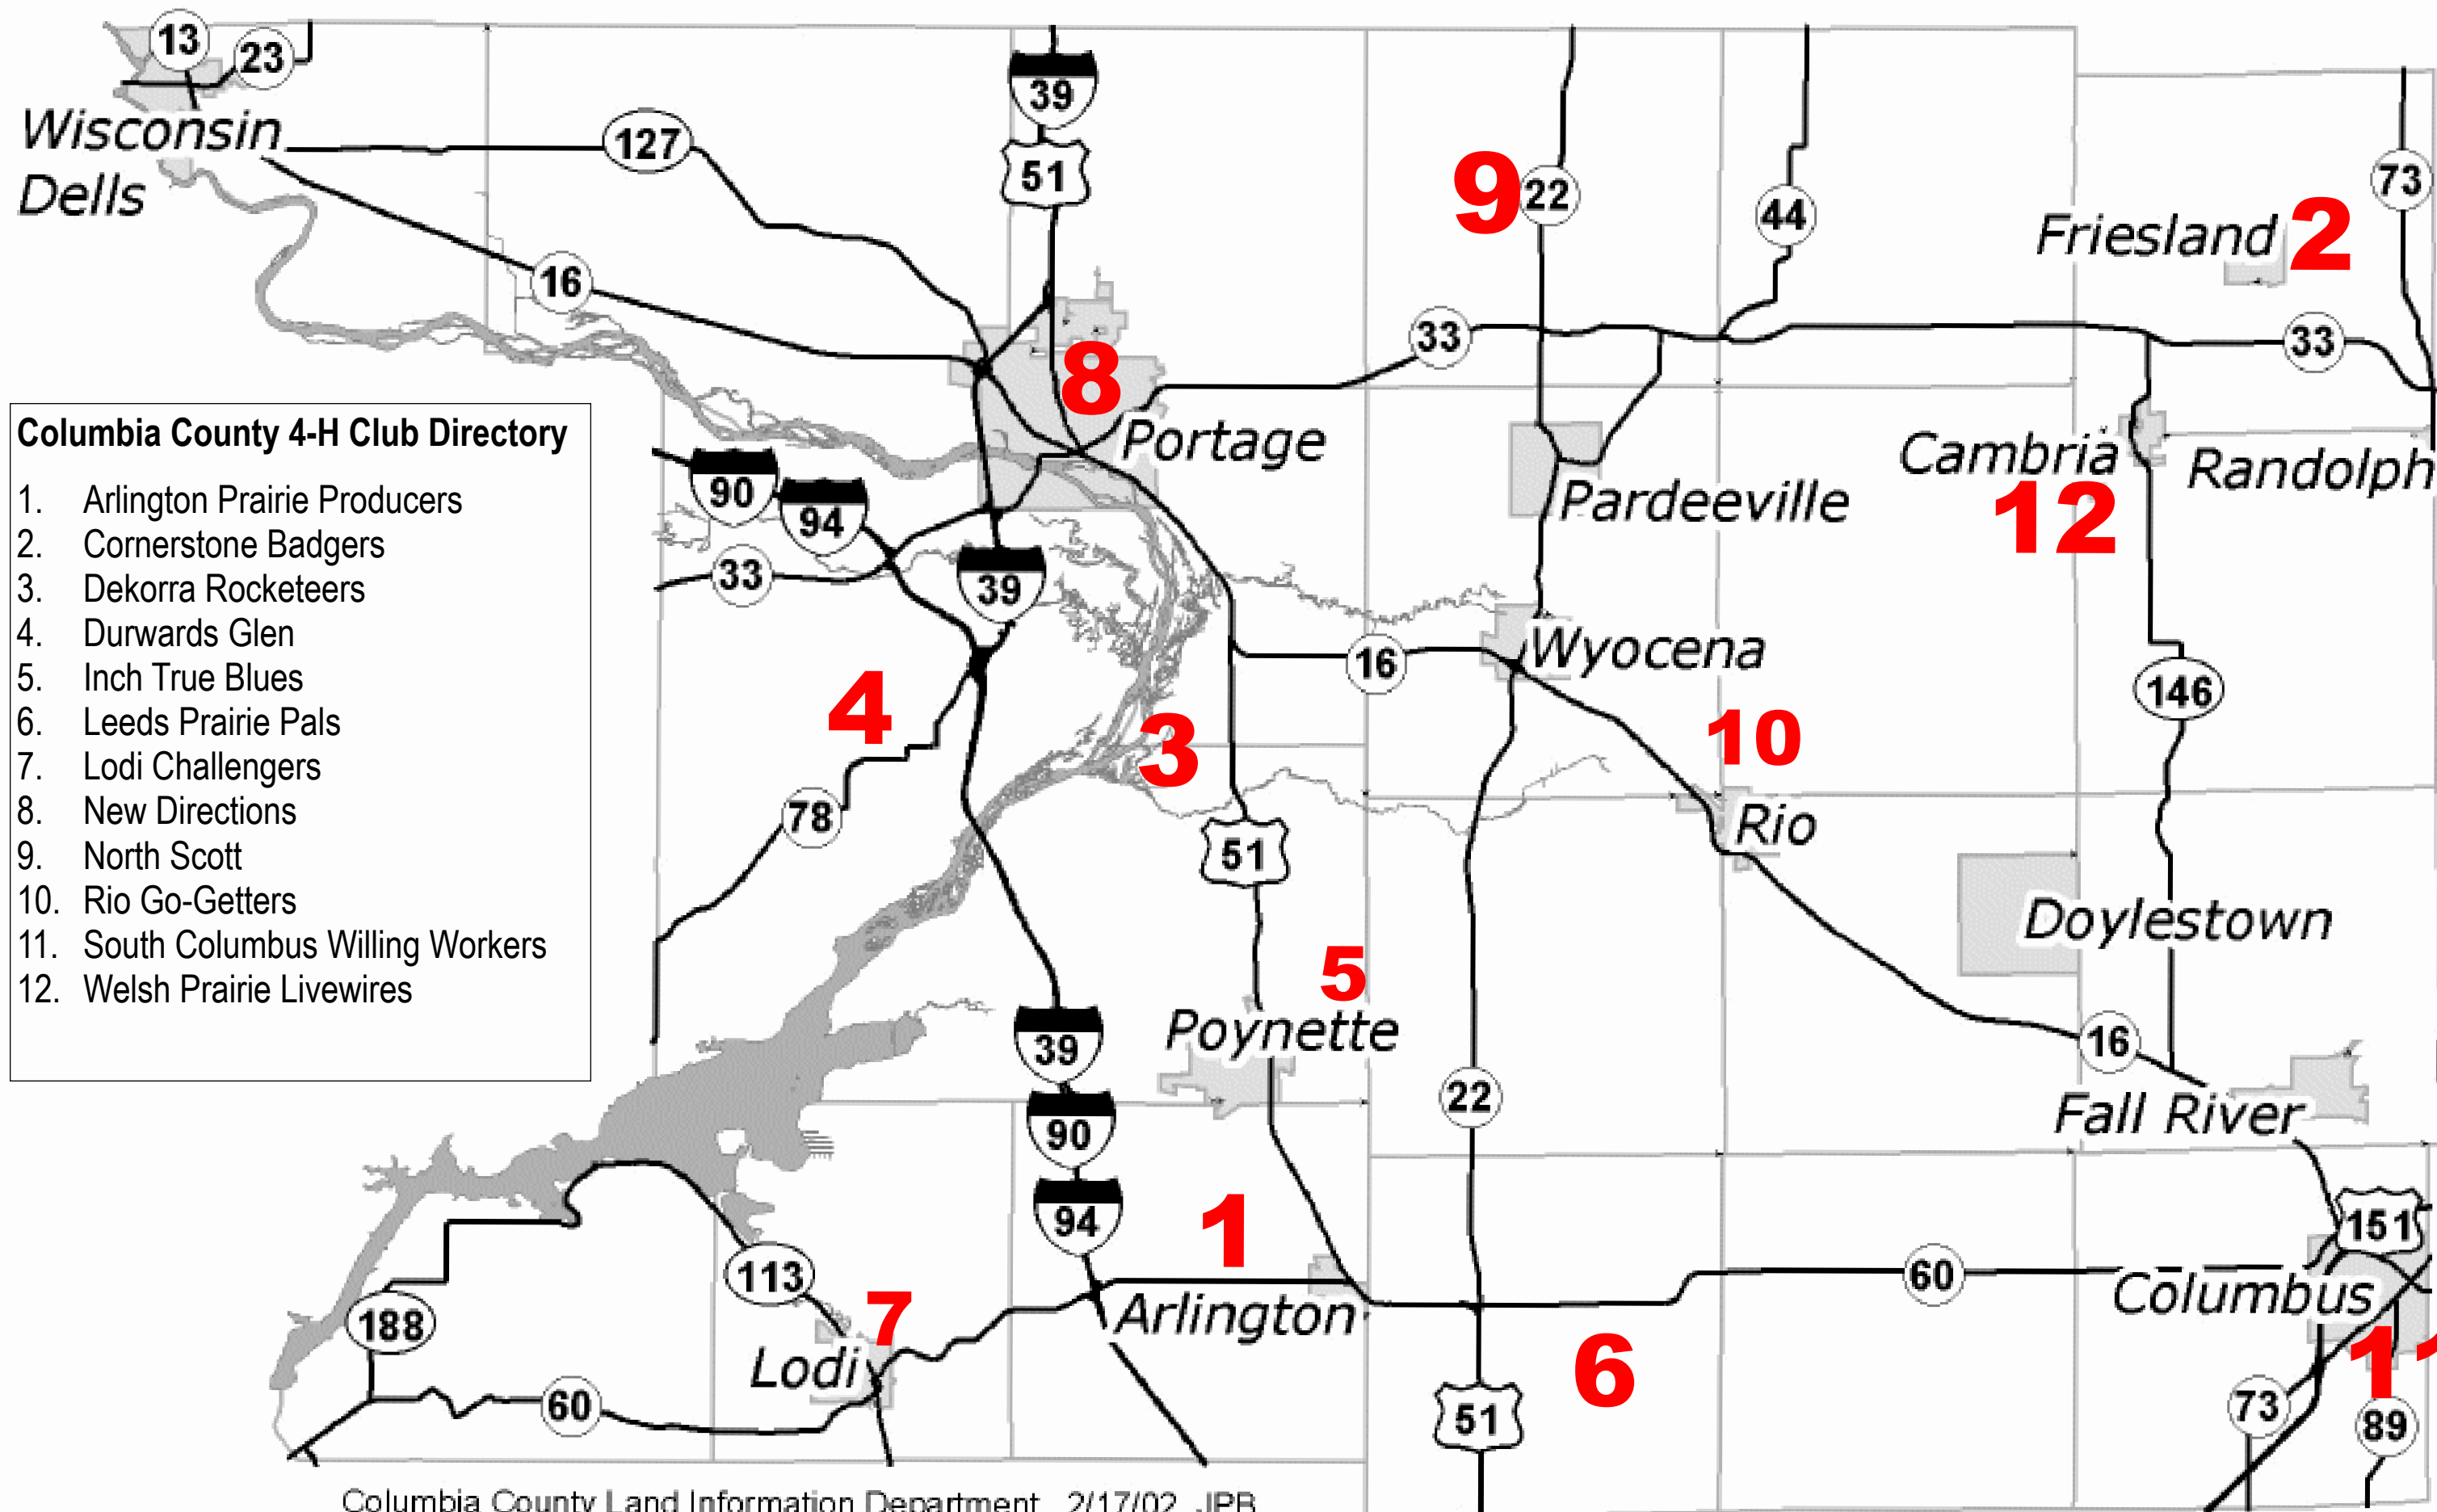

COLUMBIA COUNTY 4-H CLUBS

Wisconsin Dells

North Scott

Cornerstone Badgers

Portage

New Directions

Welsh Prairie Livewires

Pardeeville

Durwards Glen

Dekorra Rocketeers

Dekorra

Inch True Blues

Poynette

Rio

Rio Go-Getters

Lodi Challengers

Lodi

Arlington

Arlington Prairie Producers

Leeds Prairie Pals

Columbus

South Columbus Willing Workers

Columbia County 4-H Club Directory

1. Arlington Prairie Producers
2. Cornerstone Badgers
3. Dekorra Rocketeers
4. Durwards Glen
5. Inch True Blues
6. Leeds Prairie Pals
7. Lodi Challengers
8. New Directions
9. North Scott
10. Rio Go-Getters
11. South Columbus Willing Workers
12. Welsh Prairie Livewires

Columbia County 4-H Club Directory

1. Arlington Prairie Producers
2. Cornerstone Badgers
3. Dekorra Rocketeers
4. Durwards Glen
5. Inch True Blues
6. Leeds Prairie Pals
7. Lodi Challengers
8. New Directions
9. North Scott
10. Rio Go-Getters
11. South Columbus Willing Workers
12. Welsh Prairie Livewires